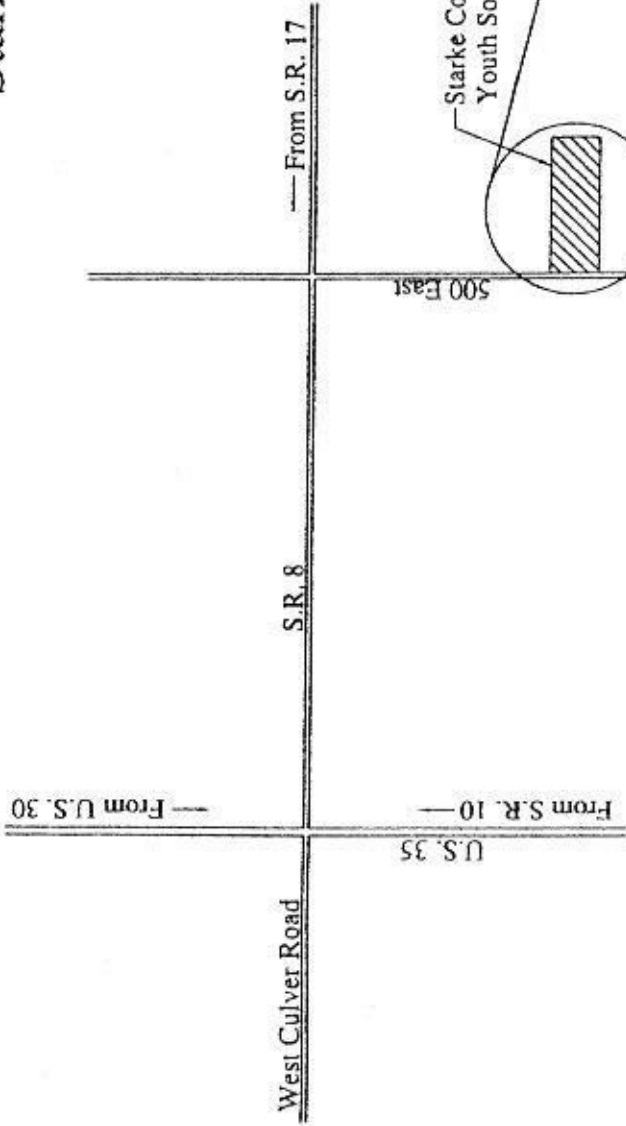

# Starke County Youth Soccer - 2005

Starke County Youth Soccer Field

500 East

S.R. 8

West Culver Road

U.S. 35

From S.R. 10

From U.S. 30

From S.R. 17

Enlarged view of field layout.