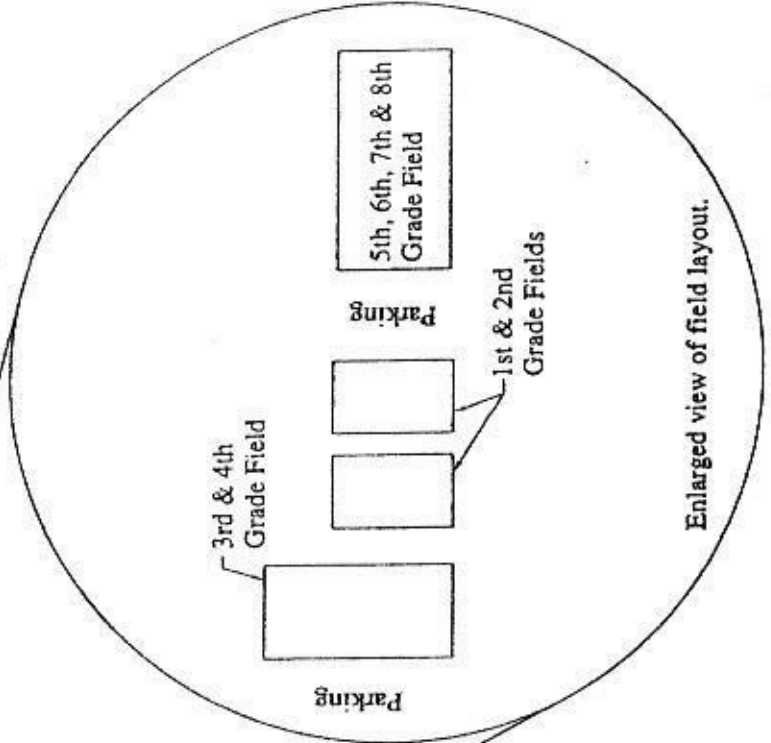

# Starke County Youth Soccer - 2005

Starke County Youth Soccer Field

500 East

S.R. 8

West Culver Road

U.S. 35

From S.R. 10

From U.S. 30

From S.R. 17

Enlarged view of field layout.