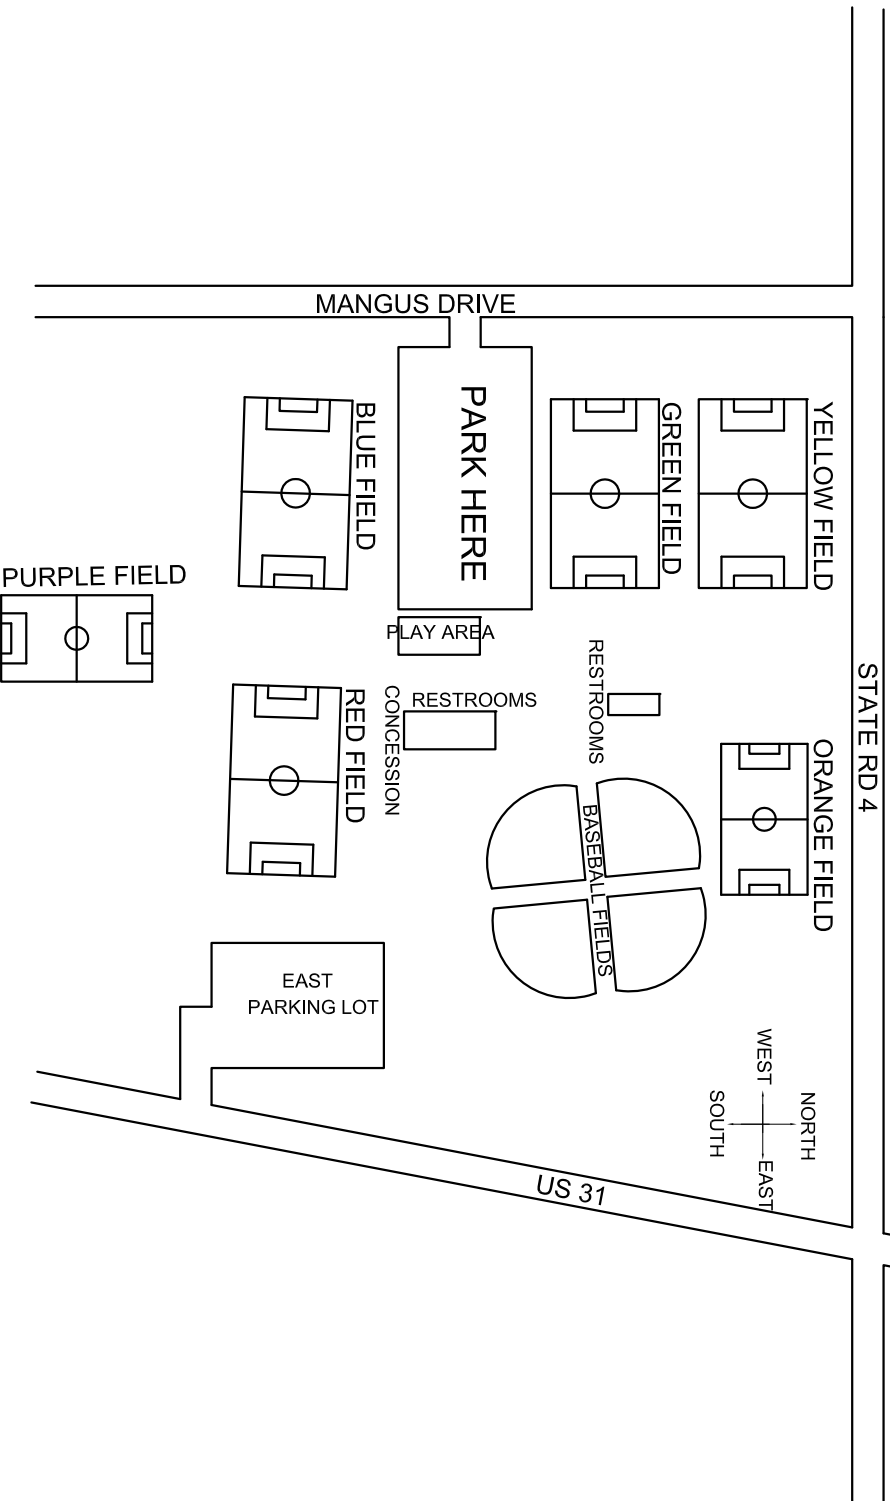

NEWTON PARK

HOME OF LAVILLE YOUTH SOCCER

- Red and Blue Fields - PSK and Grades 1&2
- Purple and Orange Fields - Grades 3&4
- Yellow and Green Fields - Grades 5-8